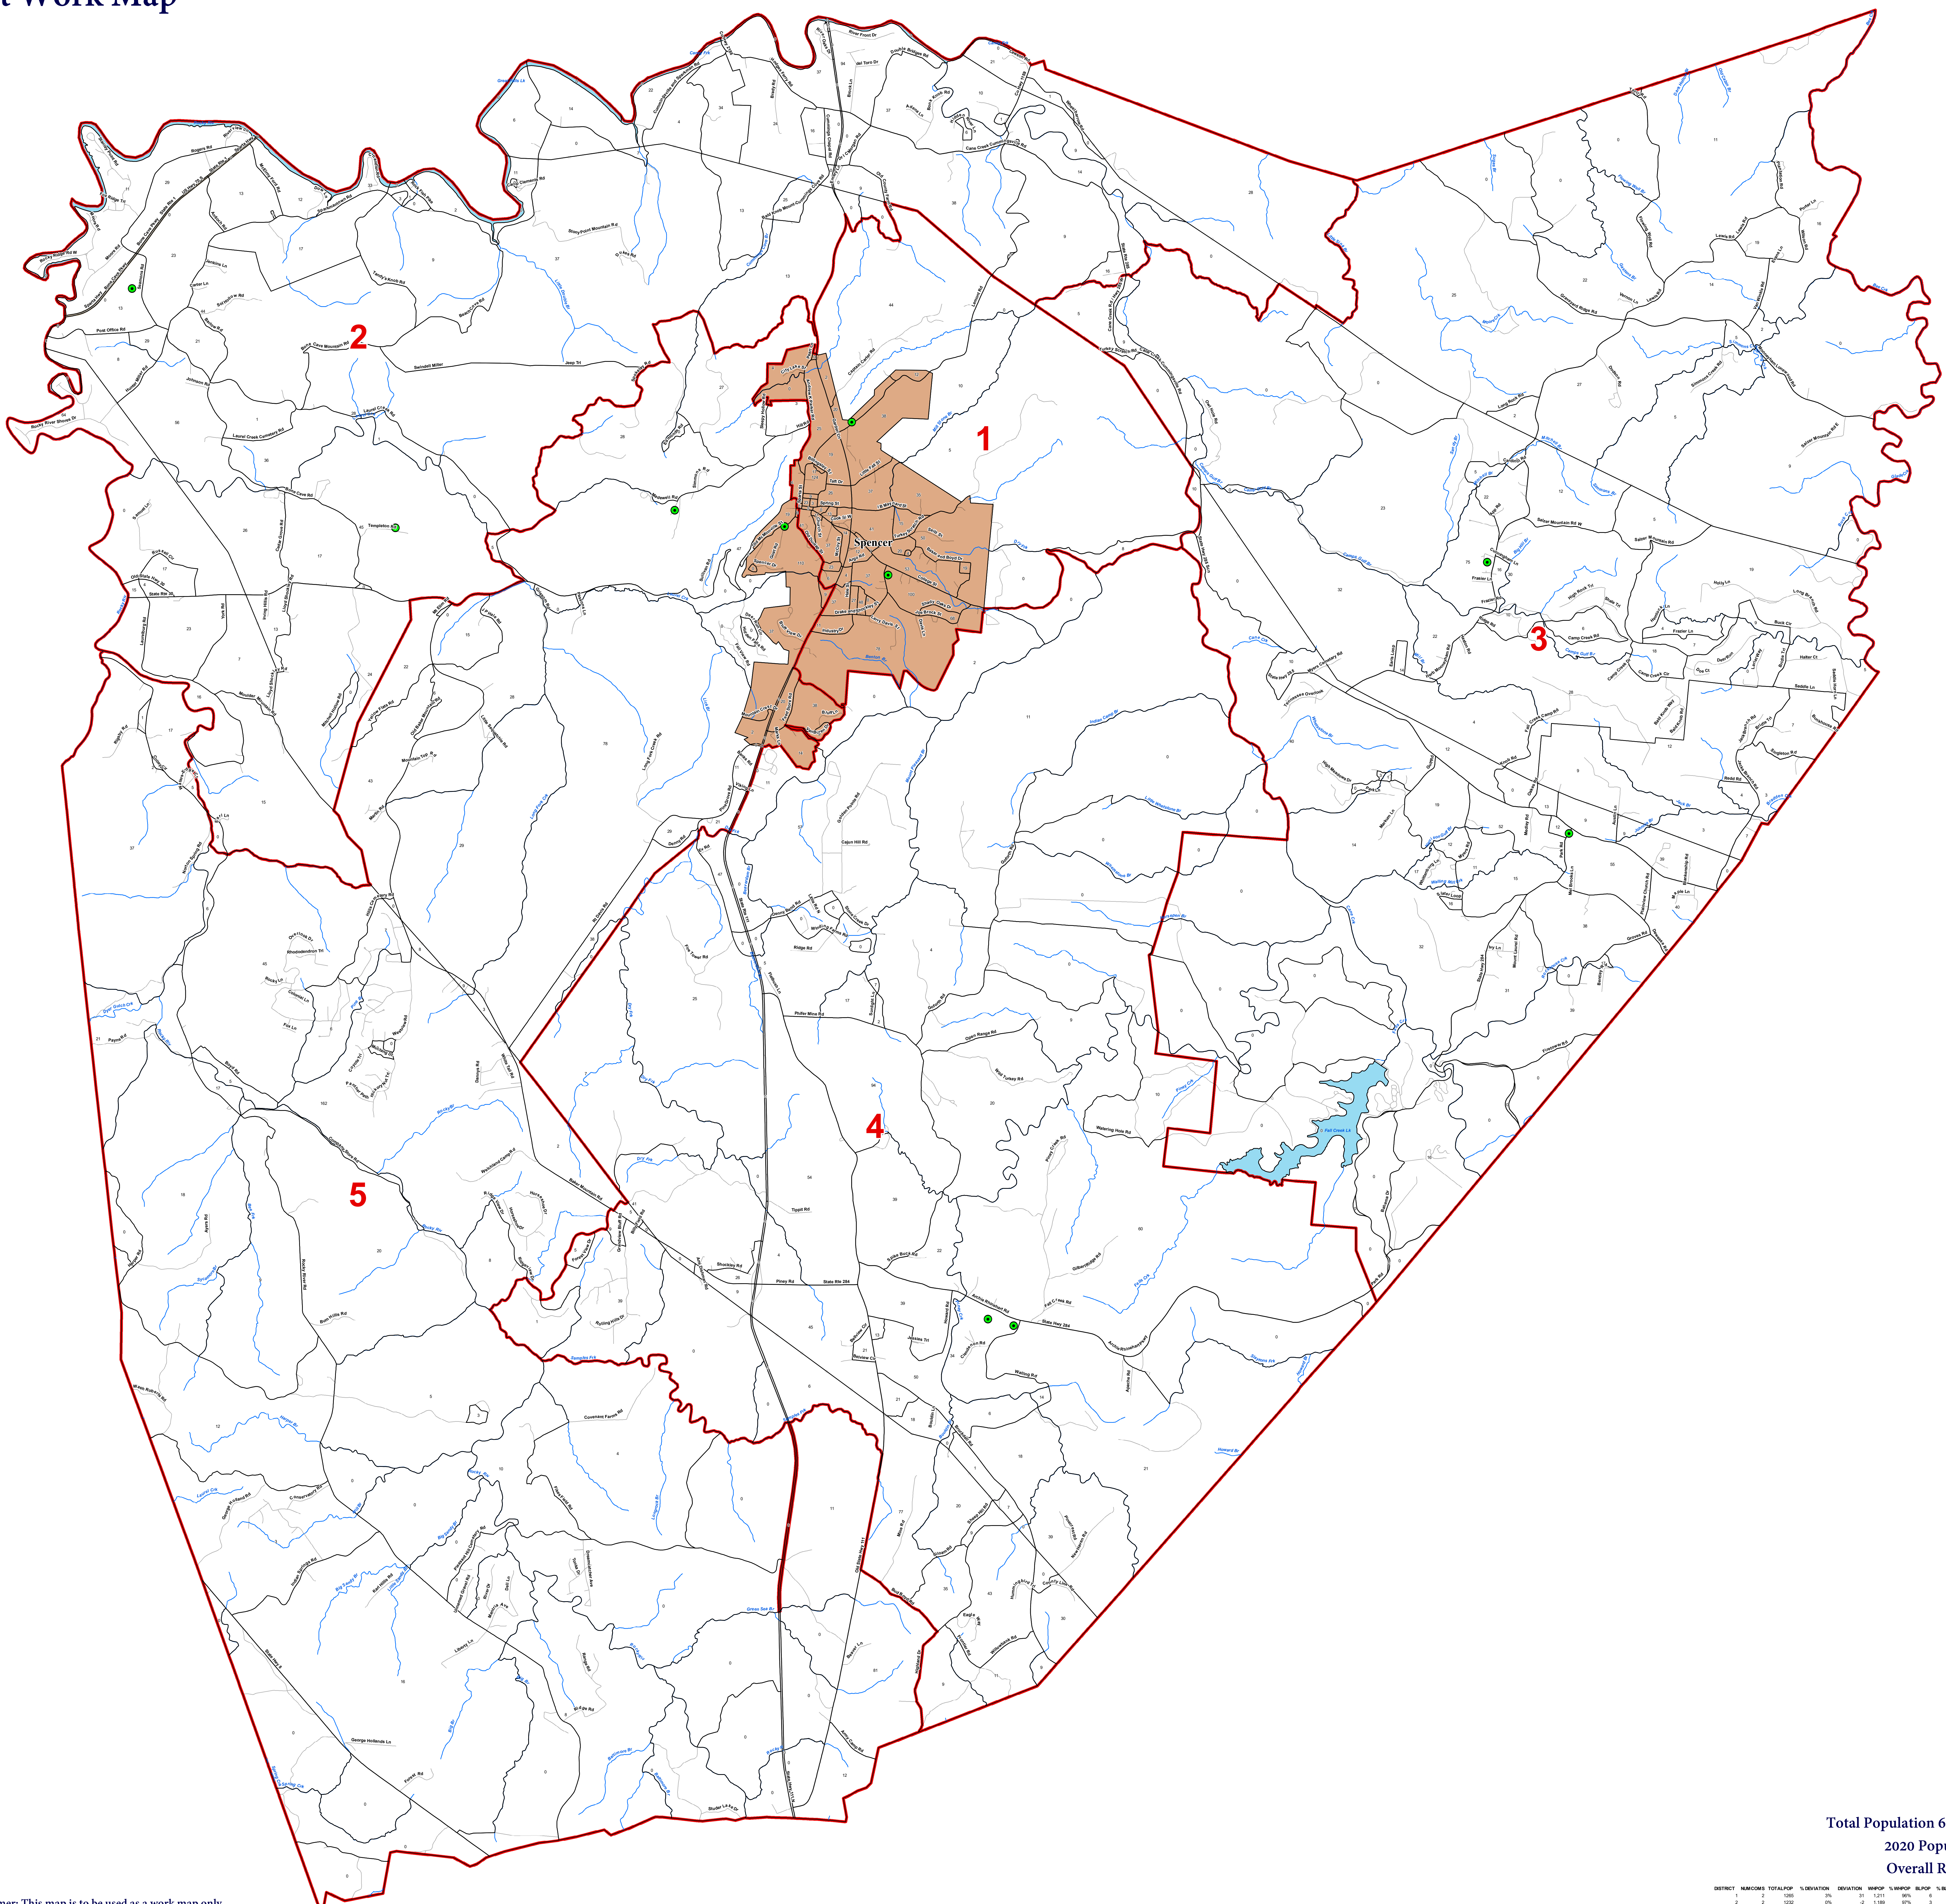

VanBuren County | 2020 Redistricting

County Commission District Work Map

1. County Commissioner
   - Blocks
   - Interstates
   - U.S. Highway
   - State Highway
   - Local Roads
   - Stream
   - Powerline (Incomplete)
   - County Commission District
   - Lakes / Rivers
2. **City, Town**
3. City
   - Spencer
4. 1 County Commission District Number
   - 1234 Voting Precinct Number

Cordell Hull Building
425 Rep. John Lewis Way N | Nashville, Tennessee 37243-1402
P: 615.401.7773 | F: 615.532.5279

Created On: 10/19/2021
Data Source: U.S. Census Bureau

This map is provided as a public service and is for informational purposes only. It is not an endorsement or approval by the Comptroller of the Treasury of any proposed district boundaries contained herein.

Total Population 6,618 based on 2020 Census
2020 Population by District
Overall Range [3 - (-6)] = 9